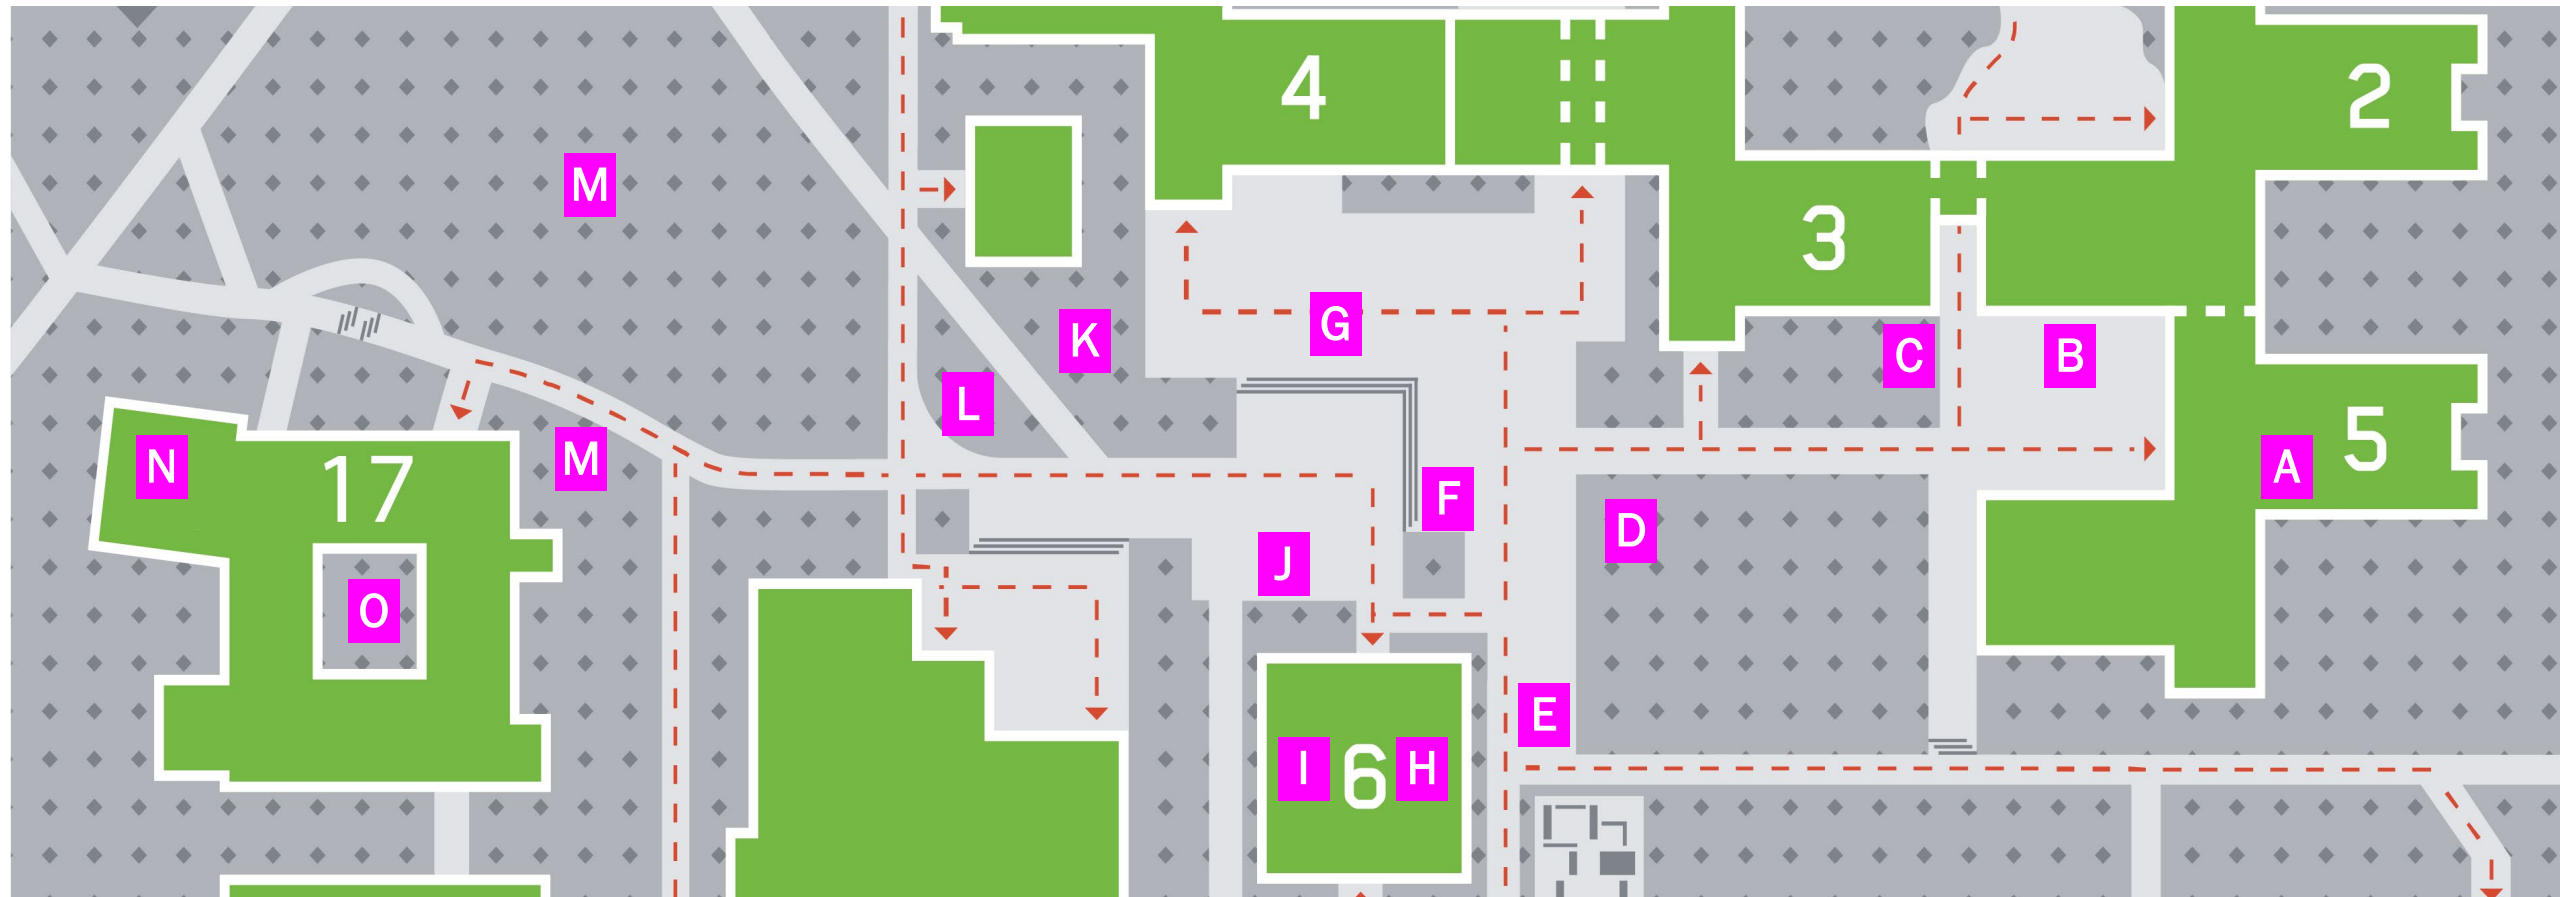

International Campus Day - Programme

- | | | | |
|-------------------------------------|---------------------------------------|--------------------------------|--|
| L Wall of Ideas | H Language Café (first floor) | D Debating Corner | A Knowledge Café and Cake |
| M Outdoor Sports and Games | I Food Festival (ground floor) | E World Map Photo Booth | B International Wheel of Fortune |
| N Indoor International Games | J Soft Drinks | F Cornhole | C Chinese Letters and Calligraphy |
| O After-Work Party (5pm) | K Swabian - English Memory | G Creative Zone | |